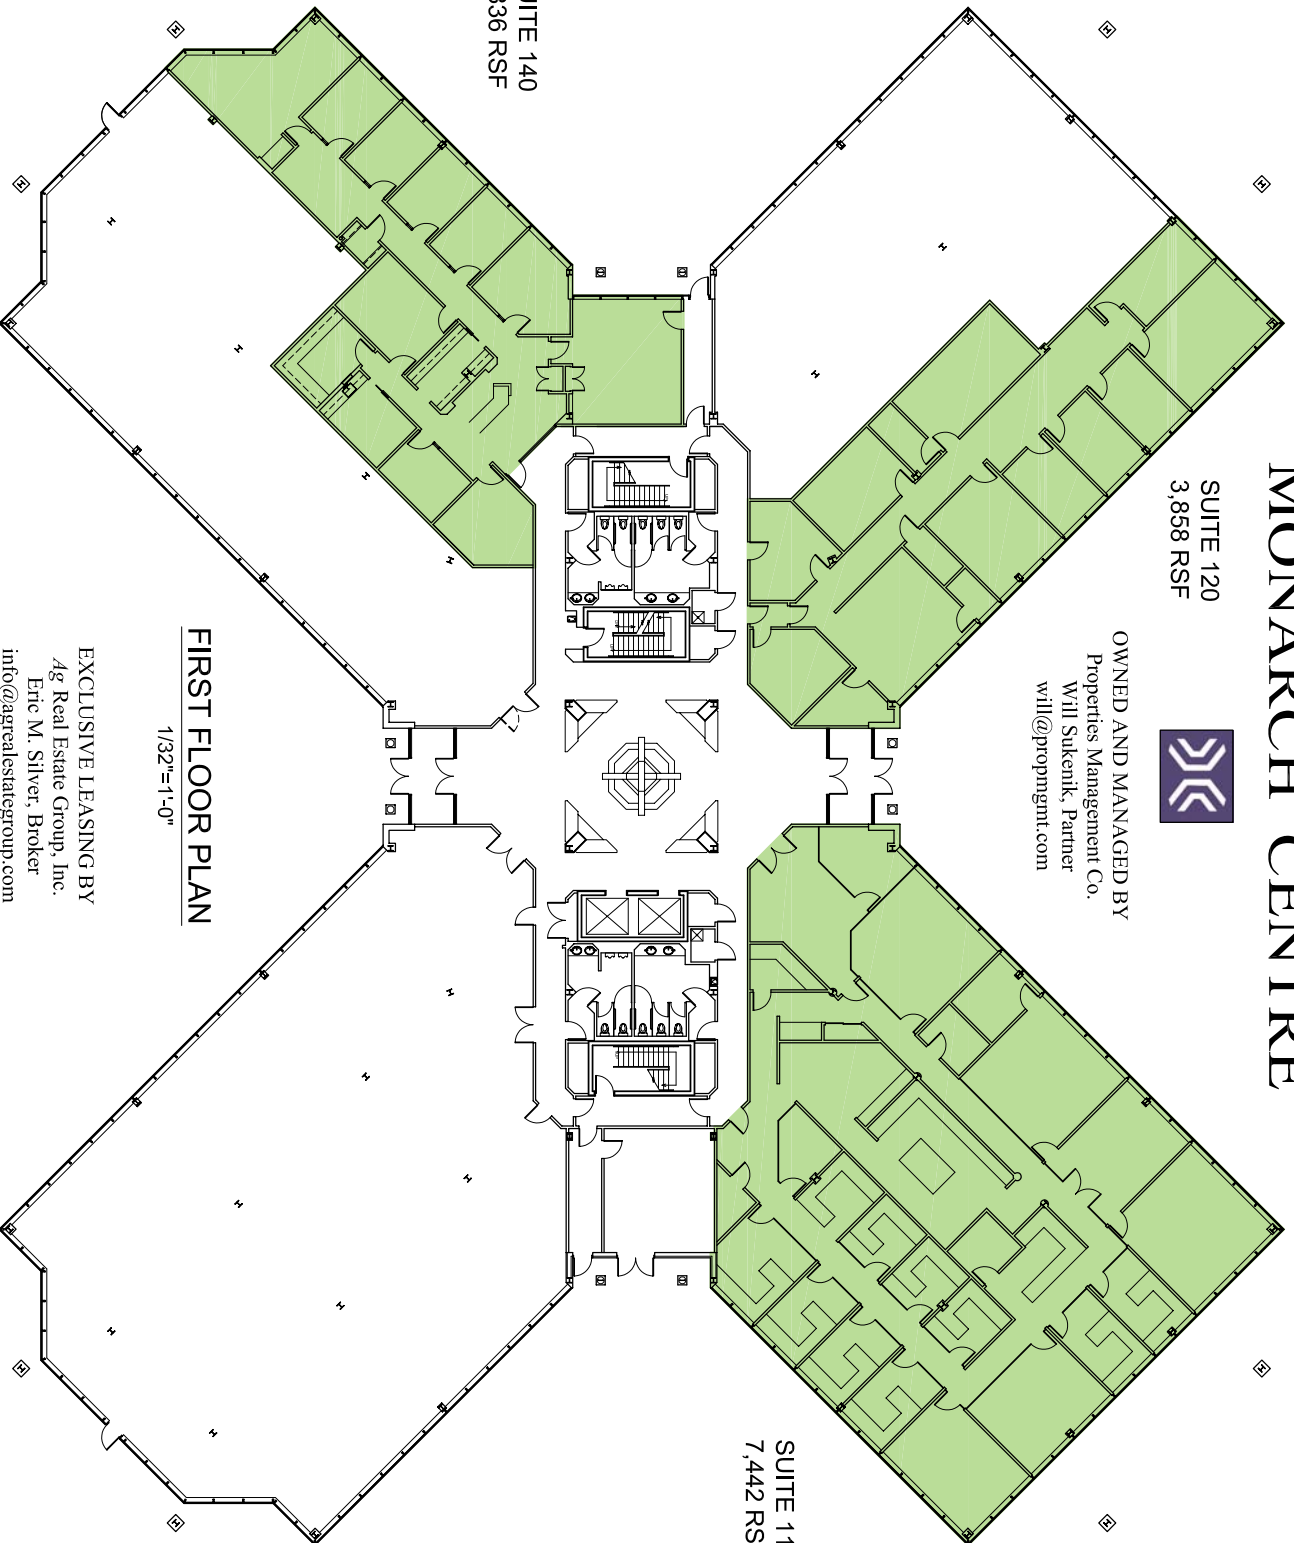

# MONARCH CENTRE

SUITE 120  
3,858 RSF

OWNED AND MANAGED BY  
Properties Management Co.  
Will Sukenik, Partner  
will@propmgmt.com

SUITE 110  
7,442 RSF

SUITE 140  
3,836 RSF

FIRST FLOOR PLAN  
1/32"=1'-0"