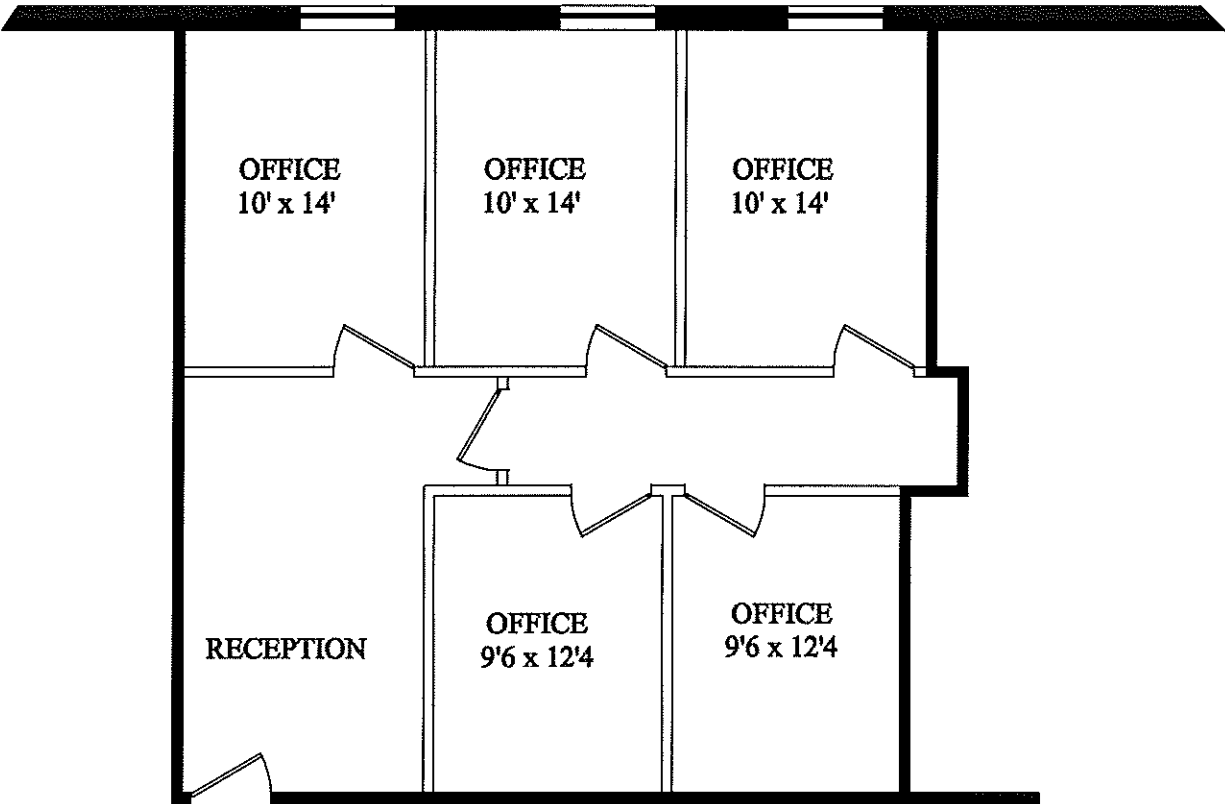

**THE PDC BUILDING**  
3659 Green Road  
Beachwood, OH 44122

**Suite 112**  
**(1151 rsf)**

**Scale 1/8" = 1'-0"**

Owned and Managed by  
Properties Management Company  
Will Sukenik, Partner  
Contact Joyce Weston  
Joyce@propmgmt.com  
216.514.6000 T/216.514.6600 F