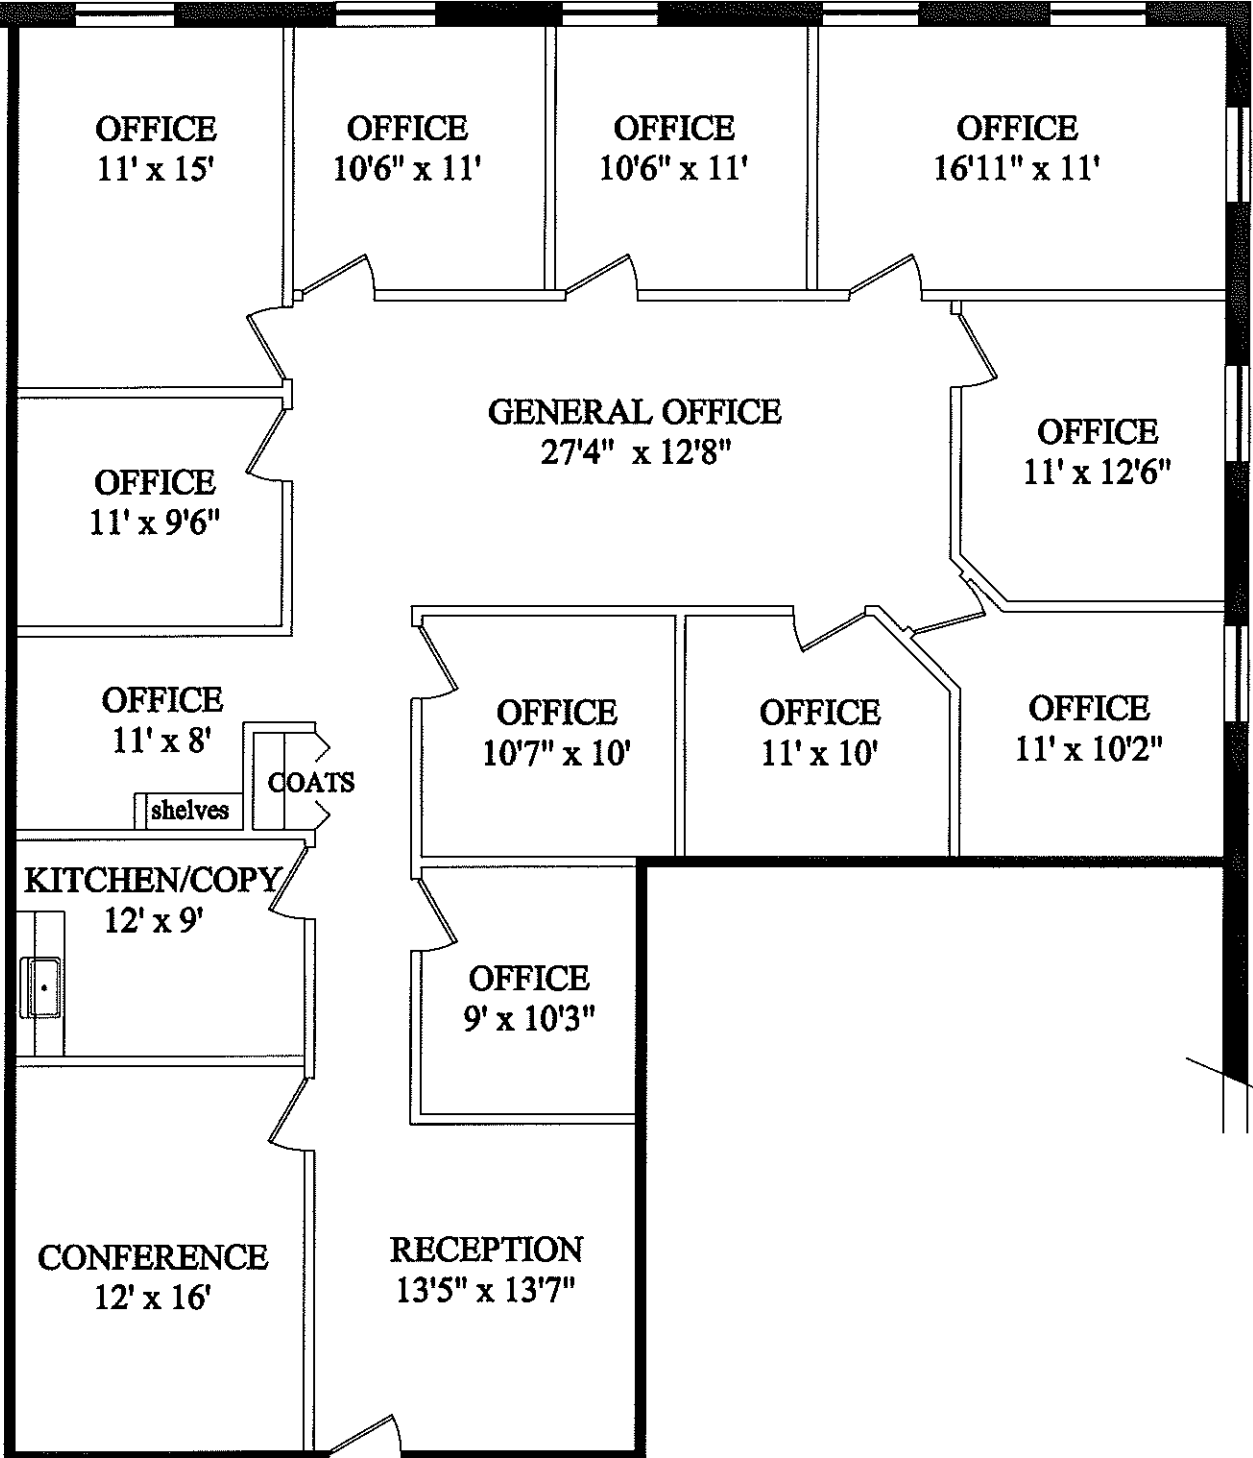

THE PDC BUILDING
3659 Green Road
Beachwood, OH 44122

Suite 315
(2706 rsf)
Scale 1/8" = 1'-0"

Owned and Managed by
Properties Management Company
Will Sukenik, Partner
Contact Joyce Weston
Joyce@propmgmt.com
216.514.6000 T/216.514.6600 F